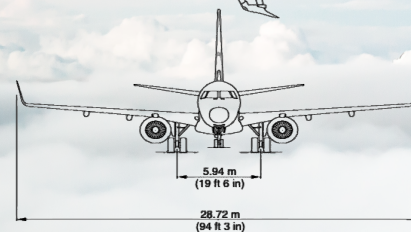

3.700 Kg

Specifications

Embraer | E195

GENERAL

Manufacturer	Embraer
Type	195 AR
Registration	OY-GDA
Year Manufacture	2008
MSN	19000213

PERFORMANCES

Max Speed	0.82 M
Max Altitude	41.000 ft
Max Range	2.593 NM

“
Modern regional jet aircraft
manufactured by Embraer. It is the
largest member of the E-Jet E2 family
and has a capacity of 118 passengers.
”

Poplar with airlines around the world.

Dimensions

Embraer | E195

WEIGHT & VOLUMES

Max Take-Off Weight	52.290 Kg
Max Landing Weight	45.800 Kg
Max Zero Fuel Weight	42.600 Kg
Fuel Capacity	13.100 Kg
Cargo Capacity	3.700 Kg

DIMENSIONS

Length	38.67 m
Height	10.55 m
Width	5.94 m
Wingspan	28.72 m