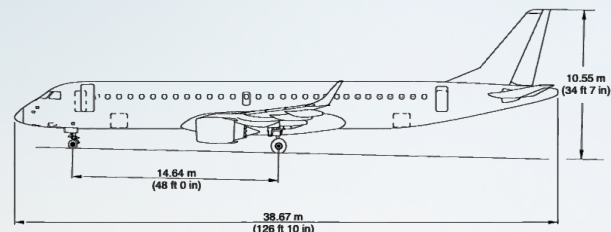

3.700 Kg

Specifications

Embraer | E195

GENERAL

Manufacturer	Embraer
Type	195 AR
Registration	OY-GDA
Year Manufacture	2008
MSN	19000213

PERFORMANCES

Max Speed	0.82 M
Max Altitude	41.000 ft
Max Range	2.593 NM

“
Modern regional jet aircraft
manufactured by Embraer. It is the
largest member of the E-Jet E2 family
and has a capacity of 118 passengers.
”

Poplar with airlines around the world.

Dimensions

Embraer | E195

WEIGHT & VOLUMES

Max Take-Off Weight	52.290 Kg
Max Landing Weight	45.800 Kg
Max Zero Fuel Weight	42.600 Kg
Fuel Capacity	13.100 Kg
Cargo Capacity	3.700 Kg

DIMENSIONS

Length	38.67 m
Height	10.55 m
Width	5.94 m
Wingspan	28.72 m