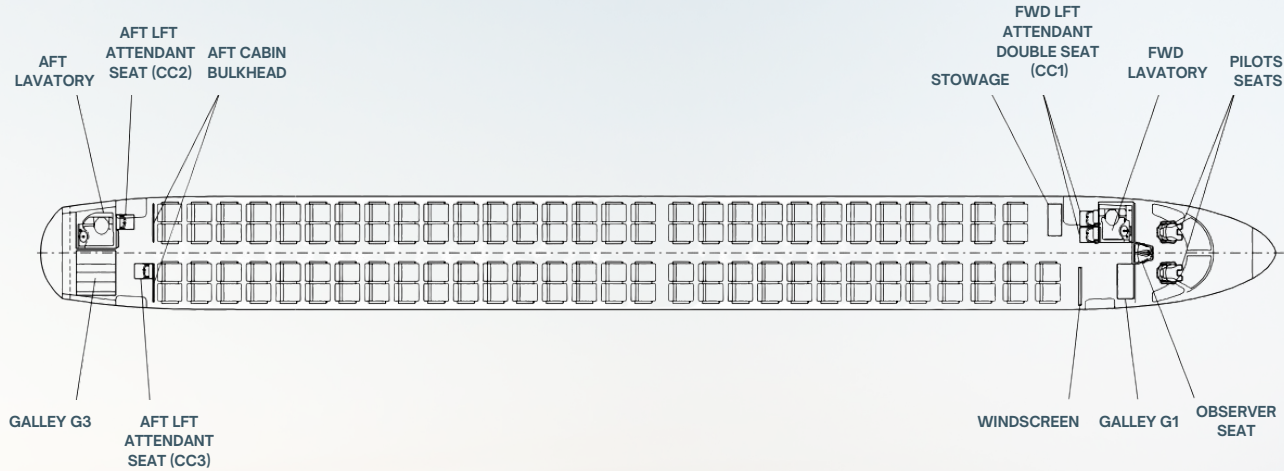

3.700 Kg

Specifications

Embraer | E195

GENERAL

Manufacturer	Embraer
Type	195 AR
Registration	OY-GDA
Year Manufacture	2008
MSN	19000213

PERFORMANCES

Max Speed	0.82 M
Max Altitude	41.000 ft
Max Range	2.593 NM

“
Modern regional jet aircraft
manufactured by Embraer. It is the
largest member of the E-Jet E2 family
and has a capacity of 118 passengers.
”

Poplar with airlines around the world.

Dimensions

Embraer | E195

WEIGHT & VOLUMES

Max Take-Off Weight	52.290 Kg
Max Landing Weight	45.800 Kg
Max Zero Fuel Weight	42.600 Kg
Fuel Capacity	13.100 Kg
Cargo Capacity	3.700 Kg

DIMENSIONS

Length	38.67 m
Height	10.55 m
Width	5.94 m
Wingspan	28.72 m

Cabin Compartments

Embraer | E195

CABIN CONFIGURATION

Passengers	118 Y
Cabin configuration	12 Business + 106 Economy
Seats configuration	2+2
Crew Seat configuration	2+3

Available for
ACMI & Charter

Contact us